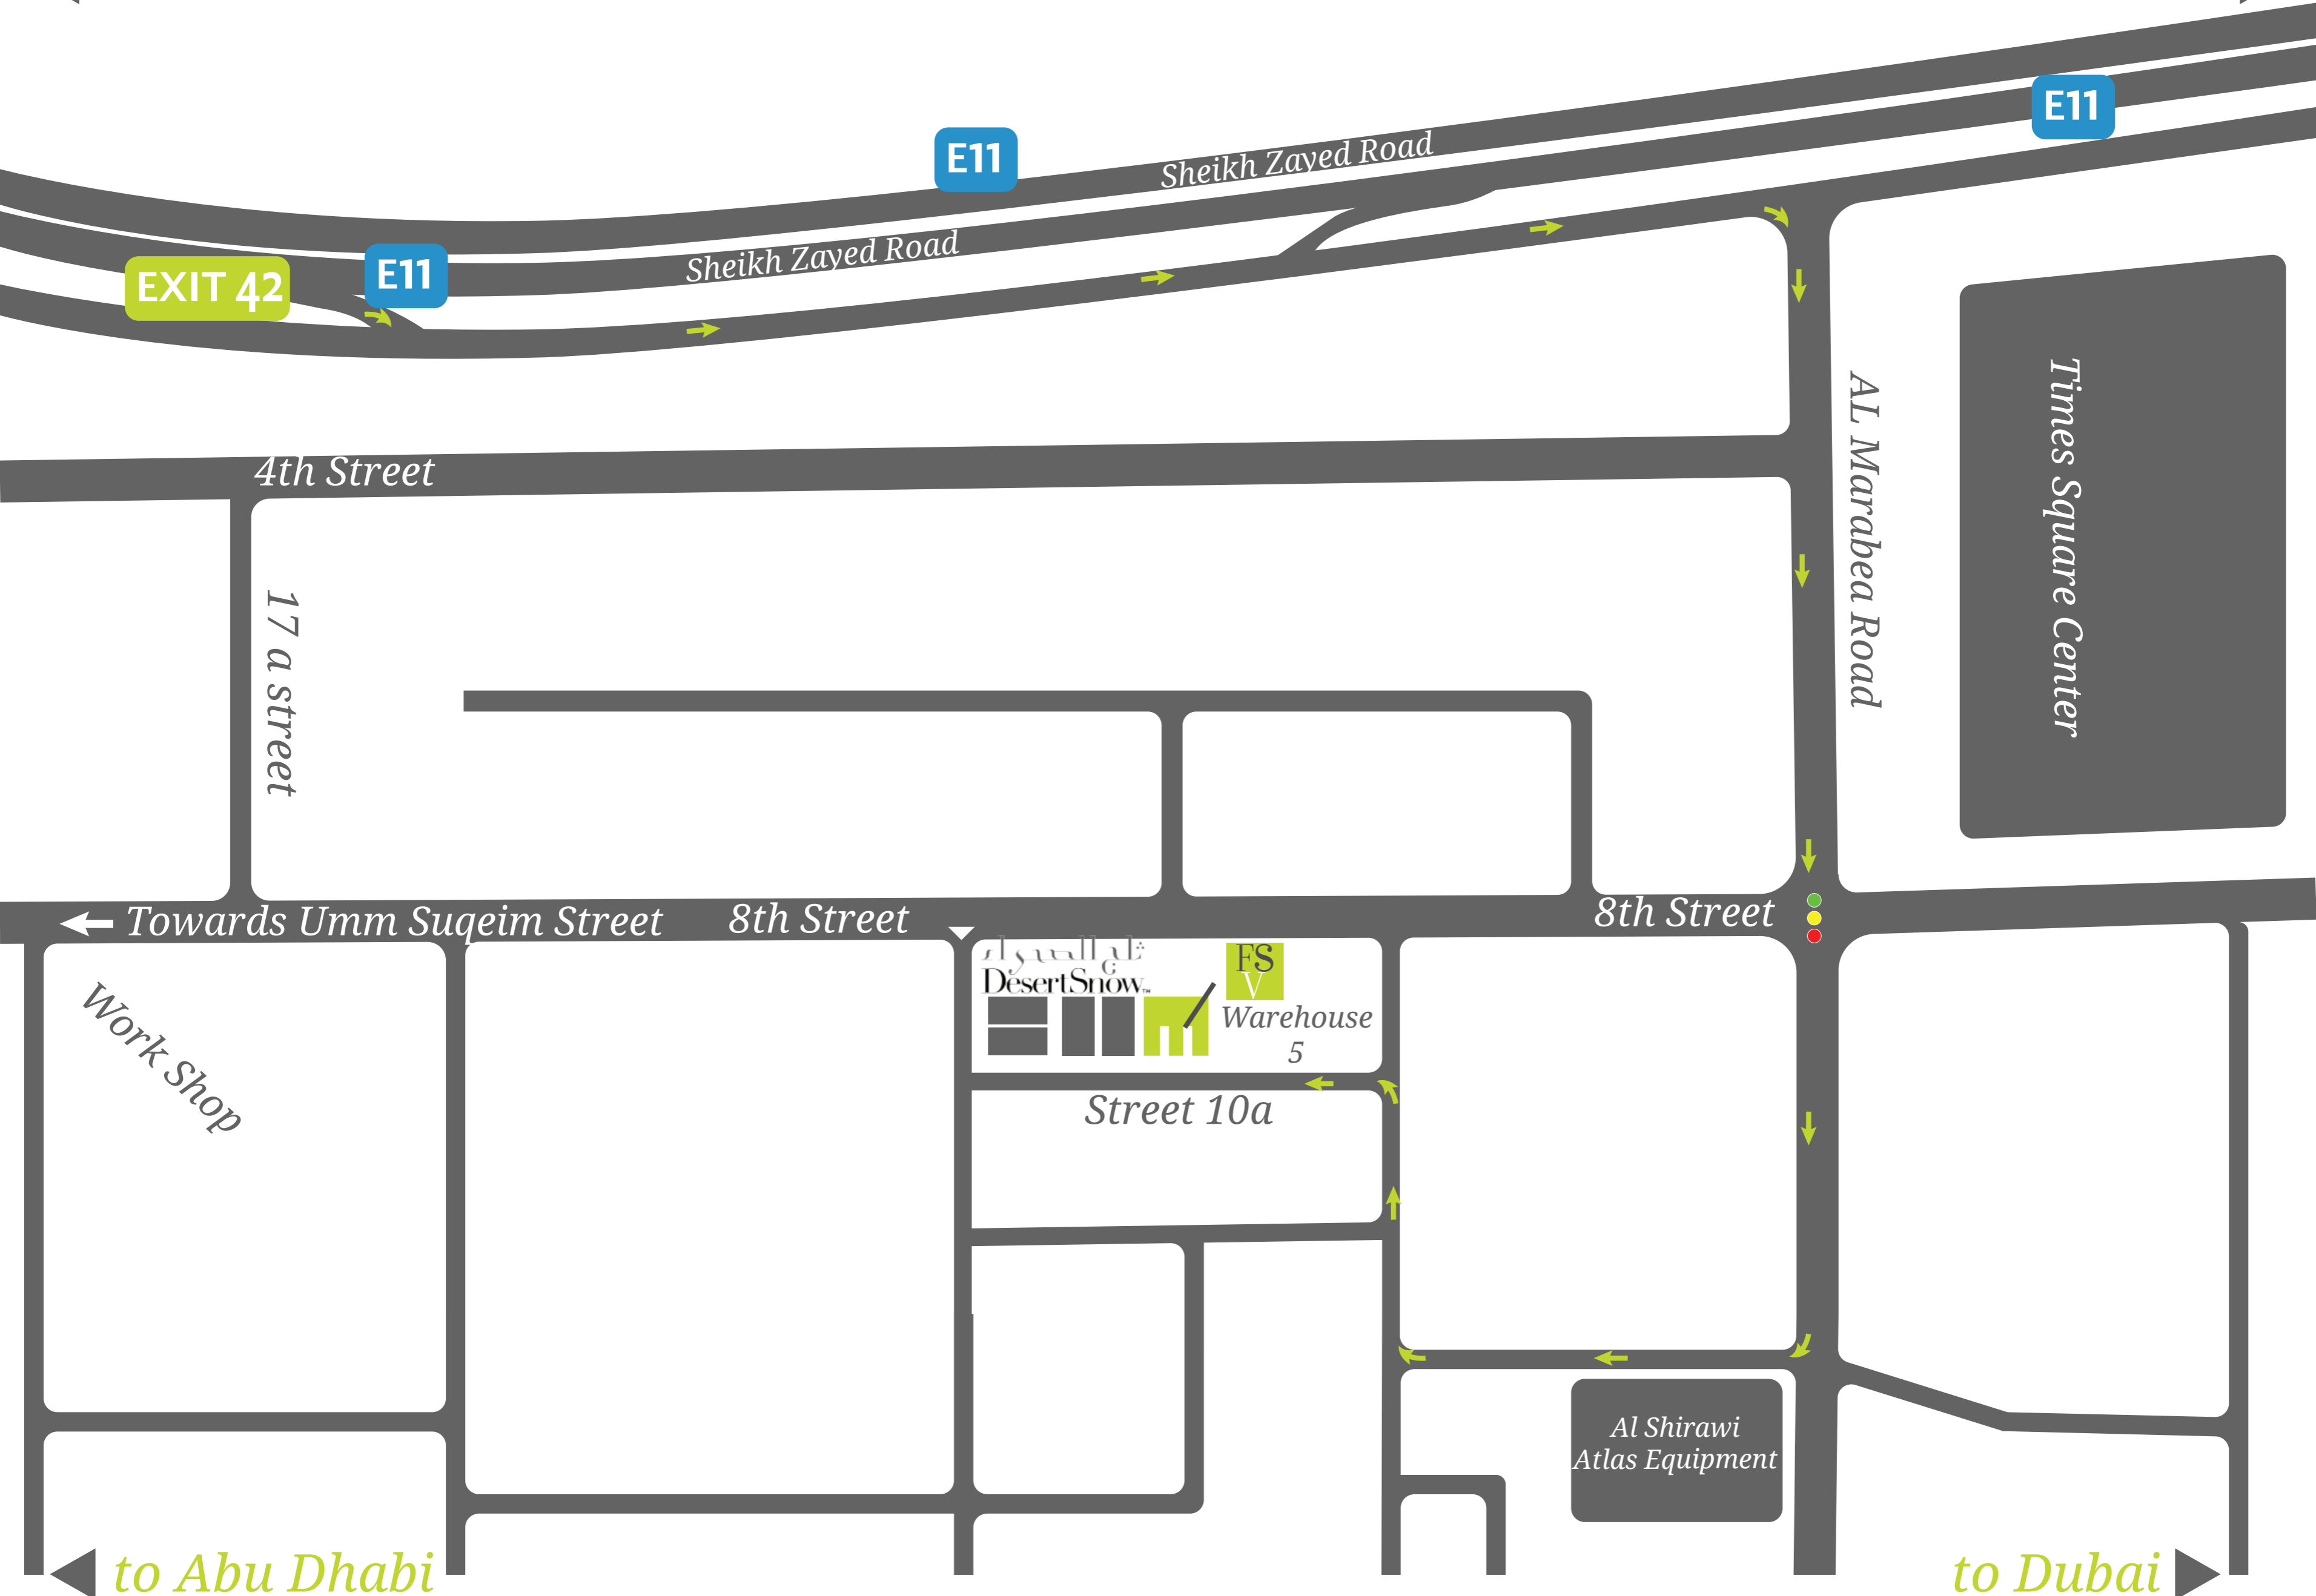

FamilySouk Ventures

c/o Souk Al Ayla General Trading,
Warehouse no.5, Street 10a, Al Quoz Industrial 3, Dubai.

◀ *to Abu Dhabi*

to Dubai ▶

From Abu Dhabi

Drive north down Sheikh Zayed Road towards Dubai. Take the Al Marabea street (exit 42). Turn right onto Al Marabea Street just before Time Square Mall. Drive through the first set of traffic lights on Al Marabea Street and take the first right after the lights, where you will see Al Shirawi Atlas Equipment on the corner. At the end of the street, you will reach a t-junction, turn right then second left is Street 10a. Babysouk warehouse is on your right hand side next to

From Dubai

Drive south down Sheikh Zayed Road towards Abu Dhabi. Take the Al Marabea street (exit 42). Turn right onto Al Marabea St just before Time Square Mall. Drive through the first set of traffic lights on Al Marabea St and take the first right after the lights, where you will see Al Shirawi Atlas Equipment on the corner. At the end of the street, you will reach a t-junction, turn right then second left is Street 10a. Babysouk warehouse is on your right hand side next to Desert Snow.